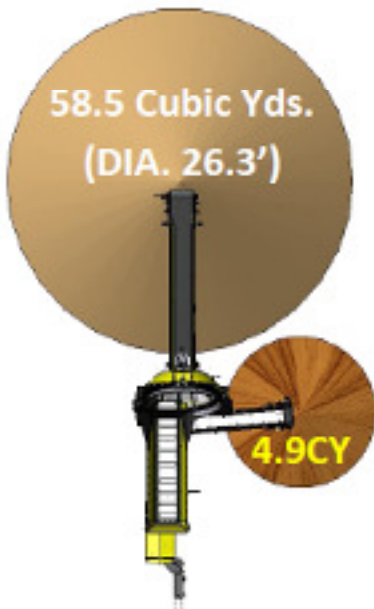

# MODEL 58A

## Hopper Capacities

1 Cubic Yd.  
Standard

2 Cubic Yds.  
W/ Extension