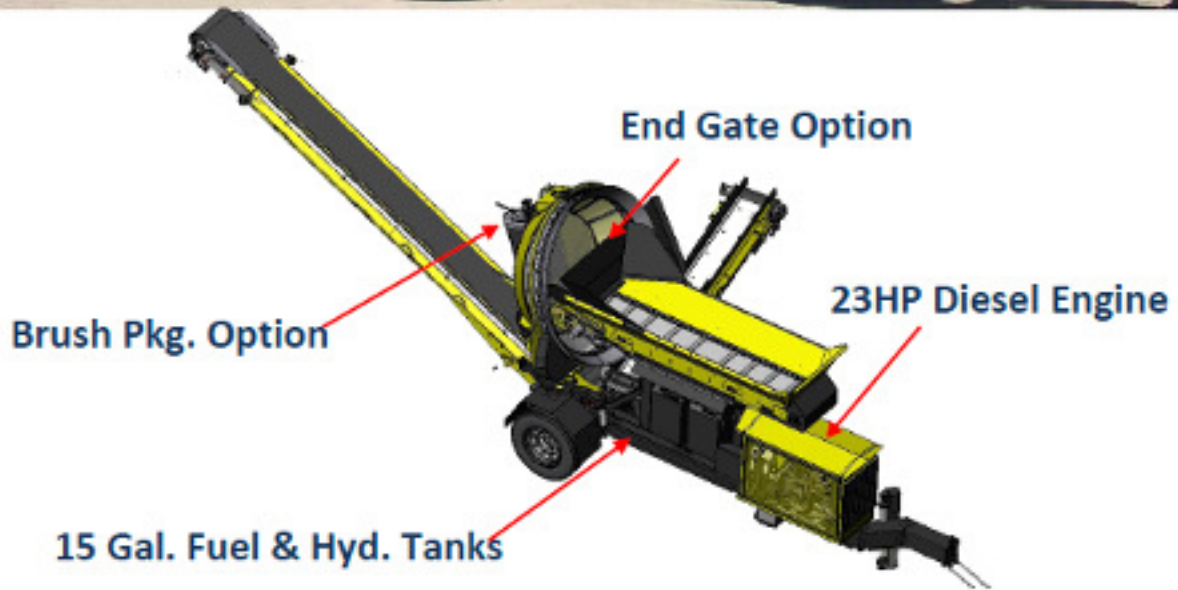

# MODEL 58A

## Hopper Capacities

1 Cubic Yd.  
Standard

2 Cubic Yds.  
W/ Extension