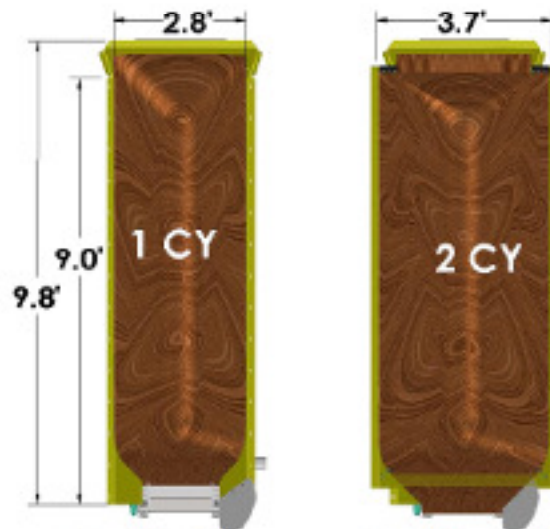

# MODEL 58A

## Hopper Capacities

1 Cubic Yd.  
Standard

2 Cubic Yds.  
W/ Extension